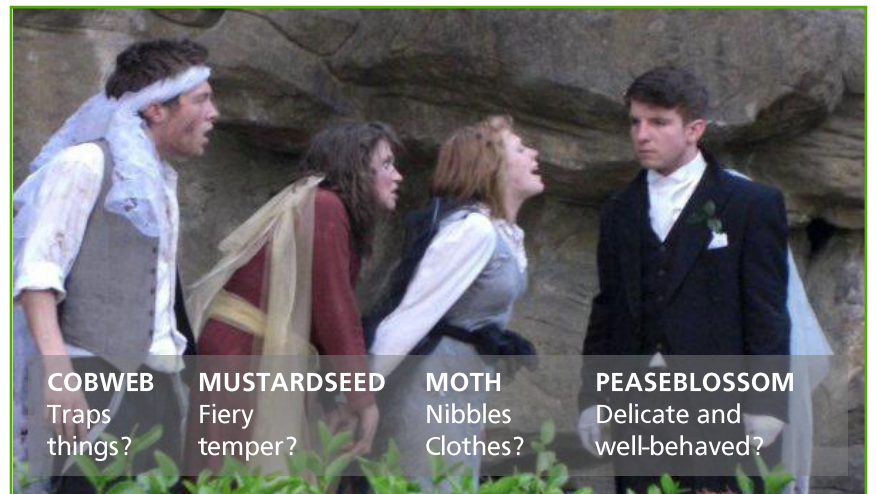

Magical Creatures

Bring a little magic to Shakespeare Week 2015 #1623learning

1623 see shakespeare differently
theatre company

SHAKESPEARE WEEK

16-22 March 2015

Become a Magical Creature Maker!

FOR PRIMARY-SCHOOL TEACHERS, CHILDREN AND FAMILIES

In Shakespeare's play *A Midsummer Night's Dream*, there are four fairies whose names are inspired by nature. Maybe their names are clues as to what they're like and the kind of things that they like to do. What do you think?